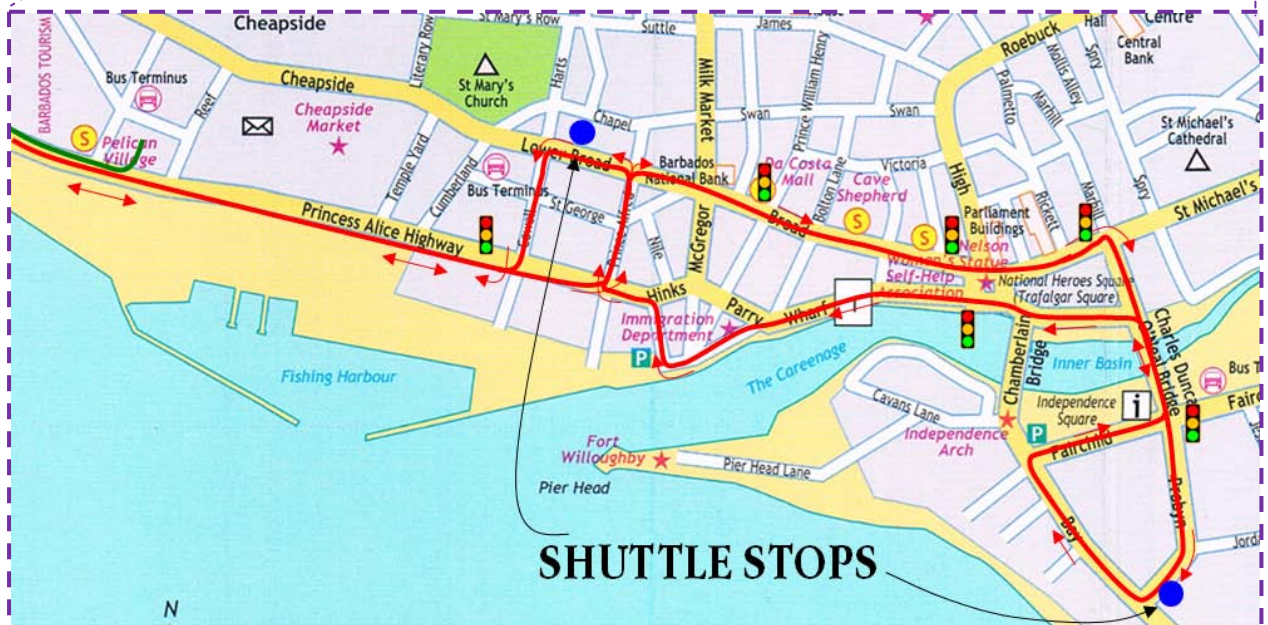

*The University of the West Indies
Cave Hill Campus
Student Shuttle Services*

The Bridgetown Express Shuttle Service – Map

The Bridgetown Express Shuttle Service – Routes & Times

Routes From Campus to the City

- 1 University Drive
- 2 Spring Garden Hwy
- 3 President Kennedy Drive
- 4 Prescod Boulevard
- 5 Princess Alice Highway
- 6 Prince Alfred Street
- 7 Broad Street
- 8 Probyn Street

Times

1	08:10 AM	9	04:10 PM
2	09:10 AM	10	05:10 PM
3	10:10 AM	11	06:10 PM
4	11:10 AM	12	07:10 PM
5	12:10 PM	13	08:10 PM
6	01:10 PM	14	09:10 PM
7	02:10 PM	15	10:10 PM
8	03:10 PM	16	11:00 PM

Routes From the City to Campus

- 1 Probyn Street
- 2 Lower Bay Street
- 3 Independence Square
- 4 Wharf Road
- 5 Hincks Street
- 6 Prince Alfred
- 7 Lower Broad Street
- 8 Cowell Street
- 9 Princess Alice Highway
- 10 Prescod Boulevard
- 11 President Kennedy Drive
- 12 Spring Garden Hwy
- 13 University Drive

Times

1	07:15 AM	9	03:30 PM
2	08:30 AM	10	04:30 PM
3	09:30 AM	11	05:30 PM
4	10:30 AM	12	06:30 PM
5	11:30 AM	13	07:30 PM
6	12:30 PM	14	08:30 PM
7	01:30 PM	15	09:30 PM
8	02:30 PM	16	10:30 PM

This is an express service the only set down and pick up point are: **Probyn Street** (next to the Bethel Methodist Church) and **Lower Broad Street** (in front of Jenns).