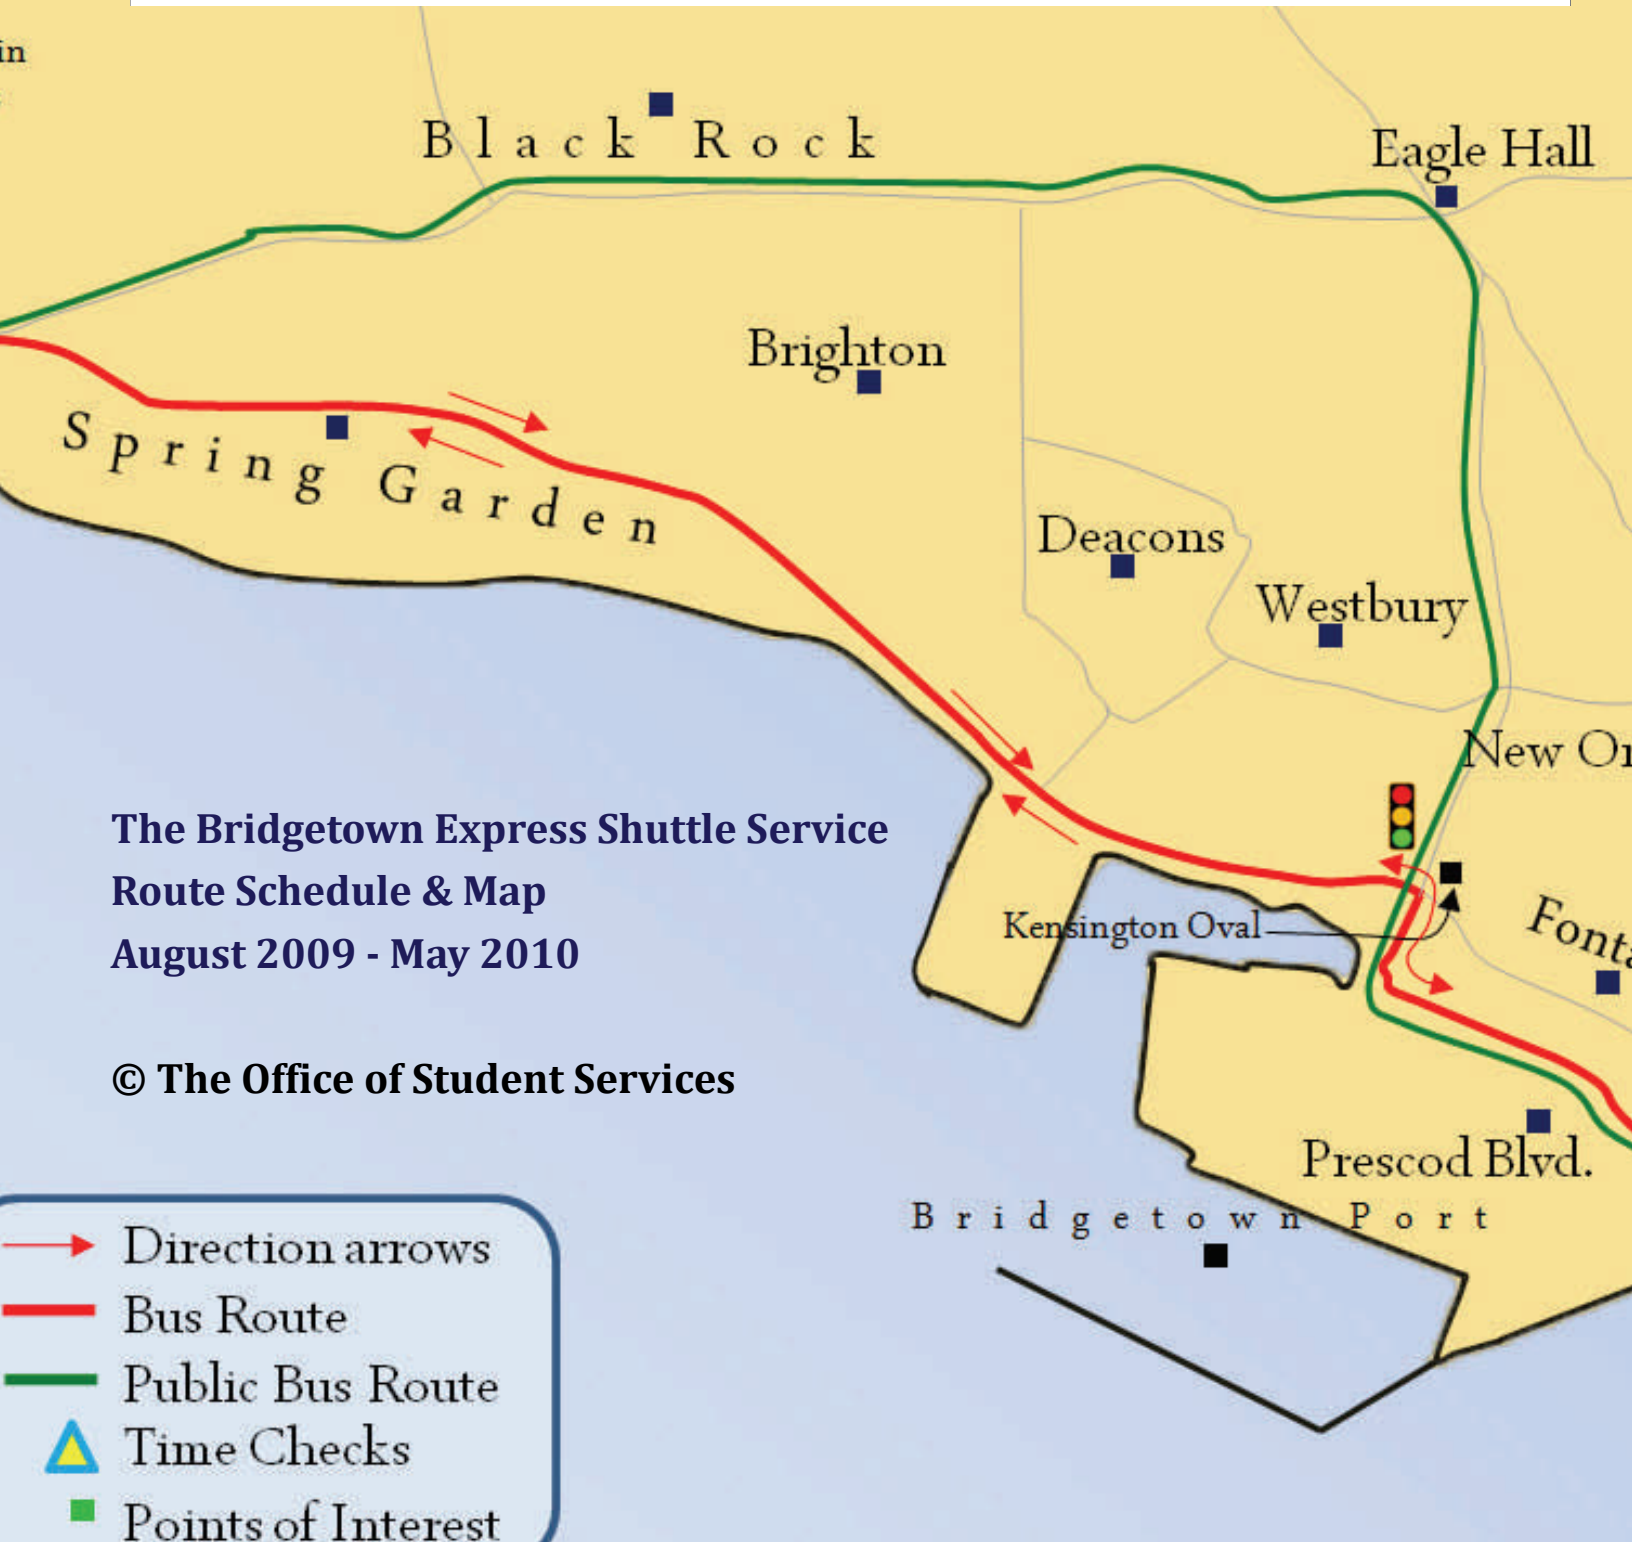

*The University of the West Indies
Cave Hill Campus
Student Shuttle Services*

The Bridgetown Express Shuttle Service – Map

The Bridgetown Express Shuttle Service – Routes & Times

Routes From Campus to the City

- 1 University Drive
- 2 Spring Garden Hwy
- 3 President Kennedy Drive
- 4 Prescod Boulevard
- 5 Princess Alice Highway
- 6 Prince Alfred Street
- 7 Broad Street
- 8 Probyn Street

Times

1	08:10 AM	9	04:10 PM
2	09:10 AM	10	05:10 PM
3	10:10 AM	11	06:10 PM
4	11:10 AM	12	07:10 PM
5	12:10 PM	13	08:10 PM
6	01:10 PM	14	09:10 PM
7	02:10 PM	15	10:10 PM
8	03:10 PM	16	11:00 PM

Routes From the City to Campus

- 1 Probyn Street
- 2 Lower Bay Street
- 3 Independence Square
- 4 Wharf Road
- 5 Hincks Street
- 6 Prince Alfred
- 7 Lower Broad Street
- 8 Cowell Street
- 9 Princess Alice Highway
- 10 Prescod Boulevard
- 11 President Kennedy Drive
- 12 Spring Garden Hwy
- 13 University Drive

Times

1	07:15 AM	9	03:30 PM
2	08:30 AM	10	04:30 PM
3	09:30 AM	11	05:30 PM
4	10:30 AM	12	06:30 PM
5	11:30 AM	13	07:30 PM
6	12:30 PM	14	08:30 PM
7	01:30 PM	15	09:30 PM
8	02:30 PM	16	10:30 PM

This is an express service the only set down and pick up point are: **Probyn Street** (next to the Bethel Methodist Church) and **Lower Broad Street** (in front of Jenns).